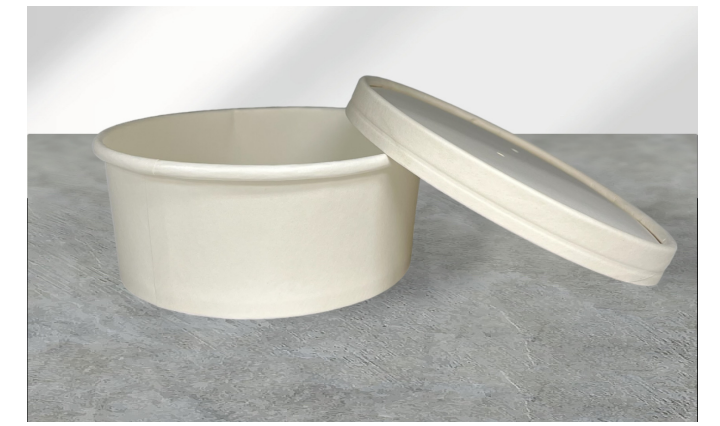

Products	Item code	Description	Material /Coating	Colour	Product size	Pcs/Ctn
Heat sealable paper board	BCL007	Paper film for cold cup	Water-based barrier coating	White/colour print	1700 pcs/roll	4 rolls/ctn

/Pioneering the circular economy/

03

Salad Bowl & Takeaway boxes

Products	Item code	Description	Material /Coating	Color	Size(mm)	Pcs/Ctn
Paper Salad Bowl	BCO018	500ml	Water-based barrier coating	white	149x128x49	300
	BCO005	750ml	Water-based barrier coating	white	149x128x59	300
	BCO006	1000ml	Water-based barrier coating	white	149x128x79	300